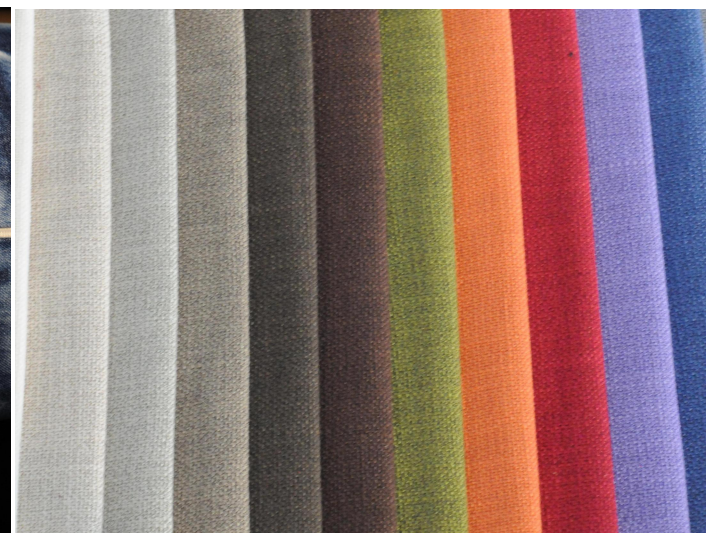

PRODUCT PARAMETERS TABLE:

Brand Name:	Wansin furniture
Style:	Nordic solid wood,Japanese
Frame material:	Interior pine +12mm multilayer panel/ The Wooden Skeleton
Outer frame material:	Russian white oak
Fabric material:	Washed denim
Internal filling:	Sponge and gelatine spray
With or without handrails:	with armrest
Specifications:	2P:W1360 D830 H840 SH420 3P:W1810 D830 H840 SH420,
Origin:	China
Color	Denim primary, oak primary
is_customized:	Yes
Style	Combination,Sectional Sofa,

SUPREME MATERIAL:

Feather Down

Strong Zigzag Spring

Wood wax oil spraying

High Destiny Foam

Convenient.

Quality Fabirc

PRODUCT PROCESS